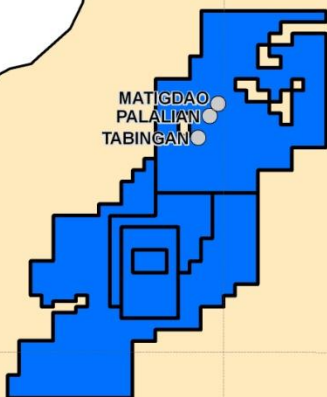

TVI ZAMBOANGA TENEMENTS AIRBORNE GEOPHYSICS

LEGEND

GEOPHYSICS

-  Magnetics+Radiometrics
-  VTEM+Mags
-  Completed Airborne Survey